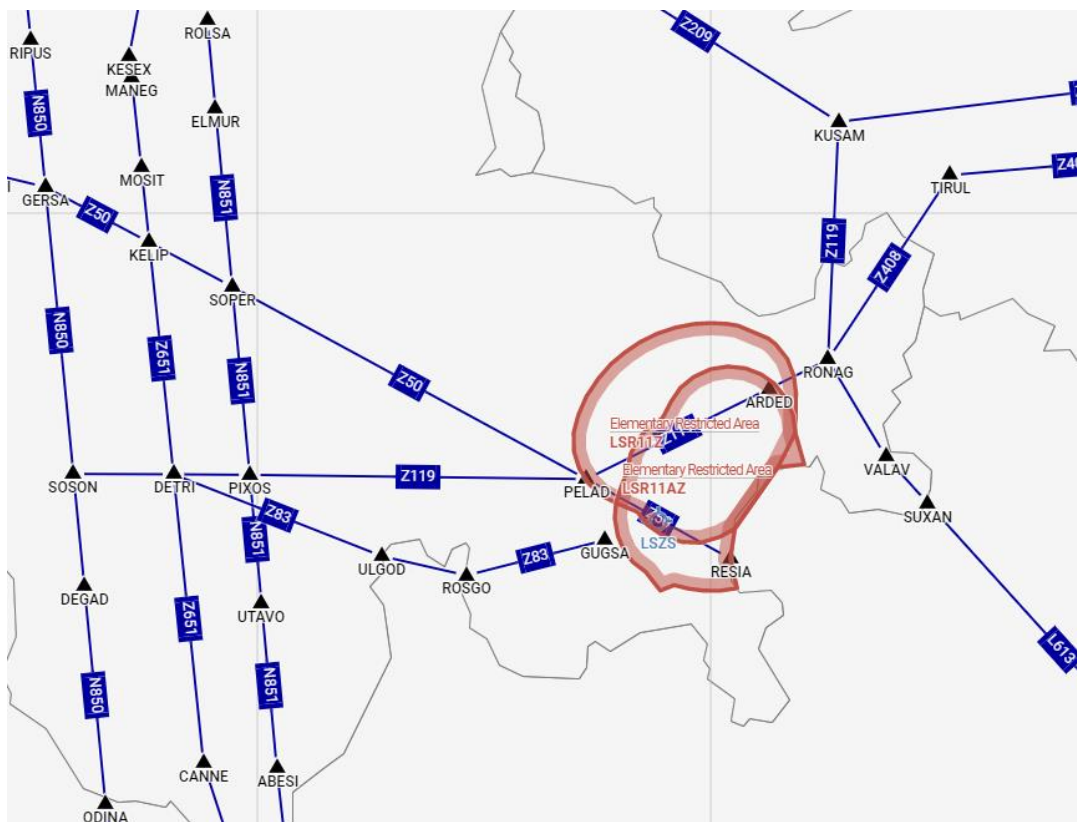

To North:

PELAD IFR Z50 SOPER N851 LOKTA
PELAD IFR Z119 PIXOS N851 LOKTA
PELAD IFR Z50 SOPER N851 ROLSA Z162 ZUE T163 LADOL
PELAD IFR Z119 PIXOS N851 ROLSA Z162 ZUE T163 LADOL

To East:

RONAG IFR Z119 KUSAM

To South-East:

RONAG IFR L613 SUXAN

To South:

PELAD IFR Z119 SOSON N850 ODINA
PELAD IFR Z119 SOSON N850 DEGAD Z424 AKASU

To South-East:

RONAG IFR L613 SUXAN

To South:

SOSON IFR N850 ODINA

SOSON IFR N850 DEGAD Z424 AKASU

3. FPL filing when only LS-R11/R11A is active

- No IFR FPLs can be filed. Only Z-FPLs are accepted.
- ATS Route Z119 between PELAD and RONAG is not available

FPL route examples for Z-FPLs from LSZS

To East:

RONAG IFR Z119 KUSAM

To South-East:

RONAG IFR L613 SUXAN

To South:

PELAD IFR Z119 SOSON N850 ODINA

PELAD IFR Z119 SOSON N850 DEGAD Z424 AKASU